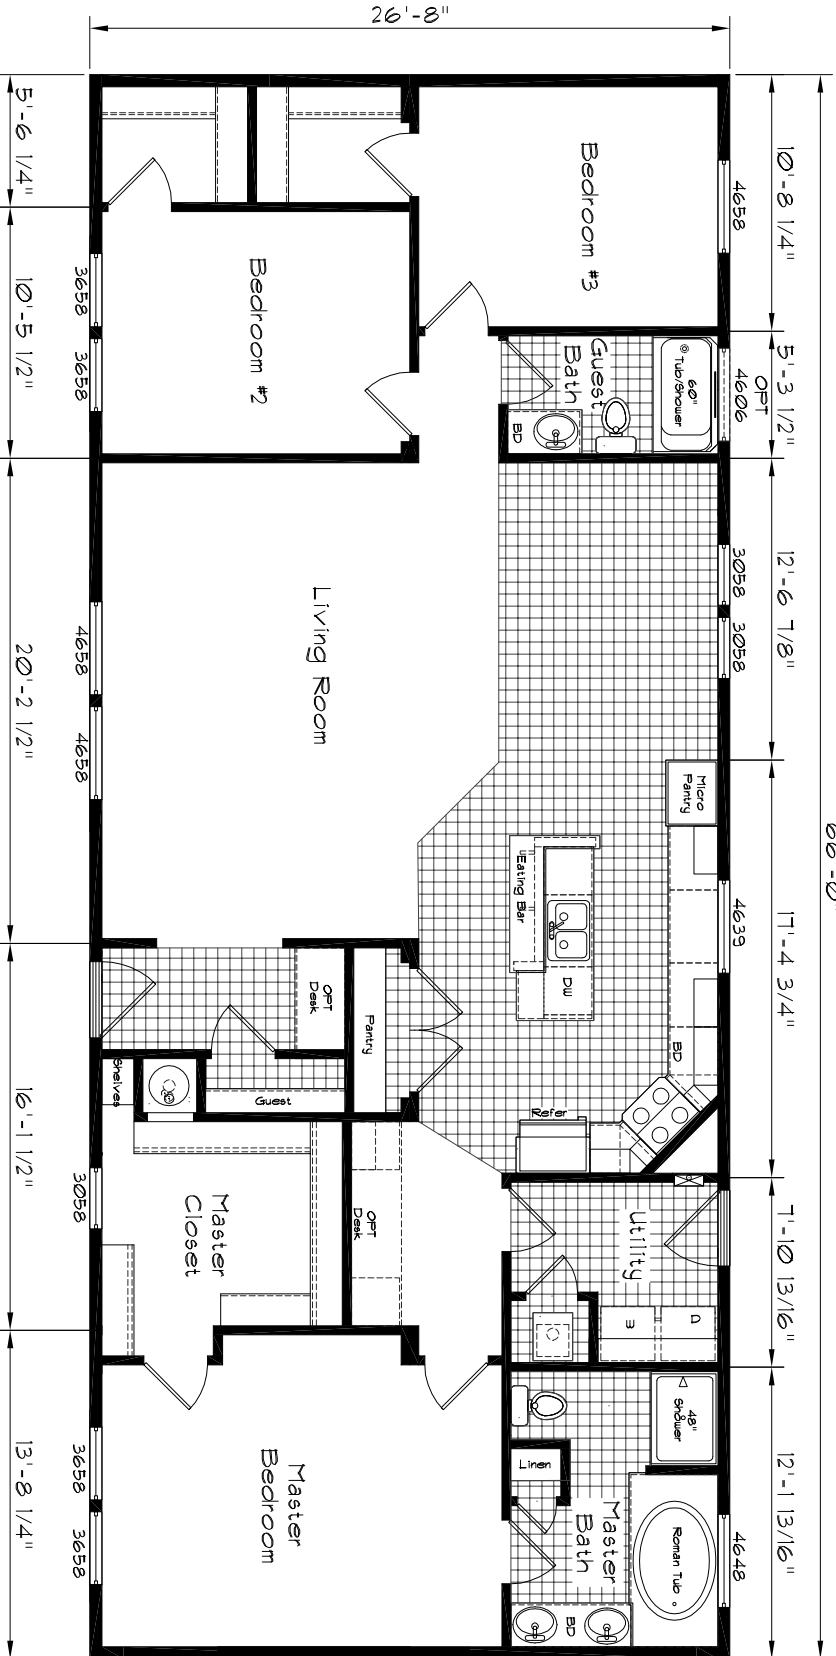

# Cedar Canyon

Model: 2075

3 Bedroom, 2 Bath

1760 Square Feet

Actual Floor Size

66'-0" x 26'-8"