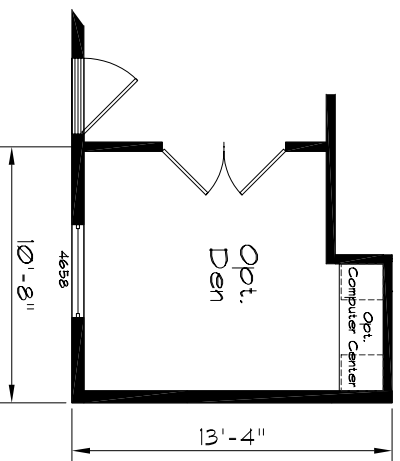

# Cedar Canyon

Model: 20712  
 3 Bedroom, 2 Bath  
 1174 Square Feet  
 Floor Size  
 44'-0" x 26'-8"