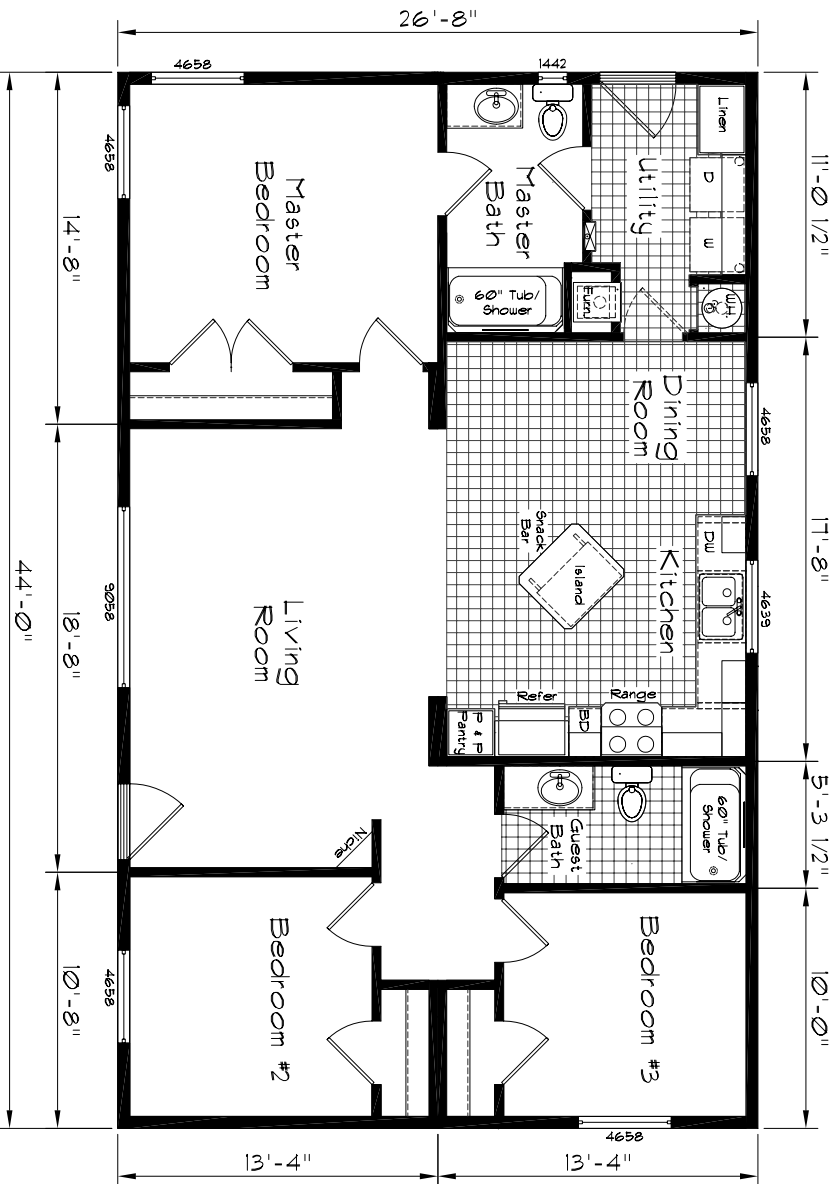

# Cedar Canyon

Model: 20712  
 3 Bedroom, 2 Bath  
 1174 Square Feet  
 Floor Size  
 44'-0" x 26'-8"