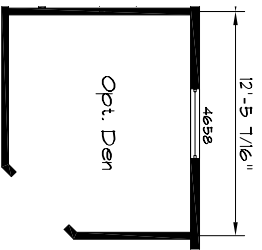

Cedar Canyon

Model: 206T
 4 Bedroom, 3 Bath
 2065 Square Feet
 Floor Size
 70'-0" X 29'-6"