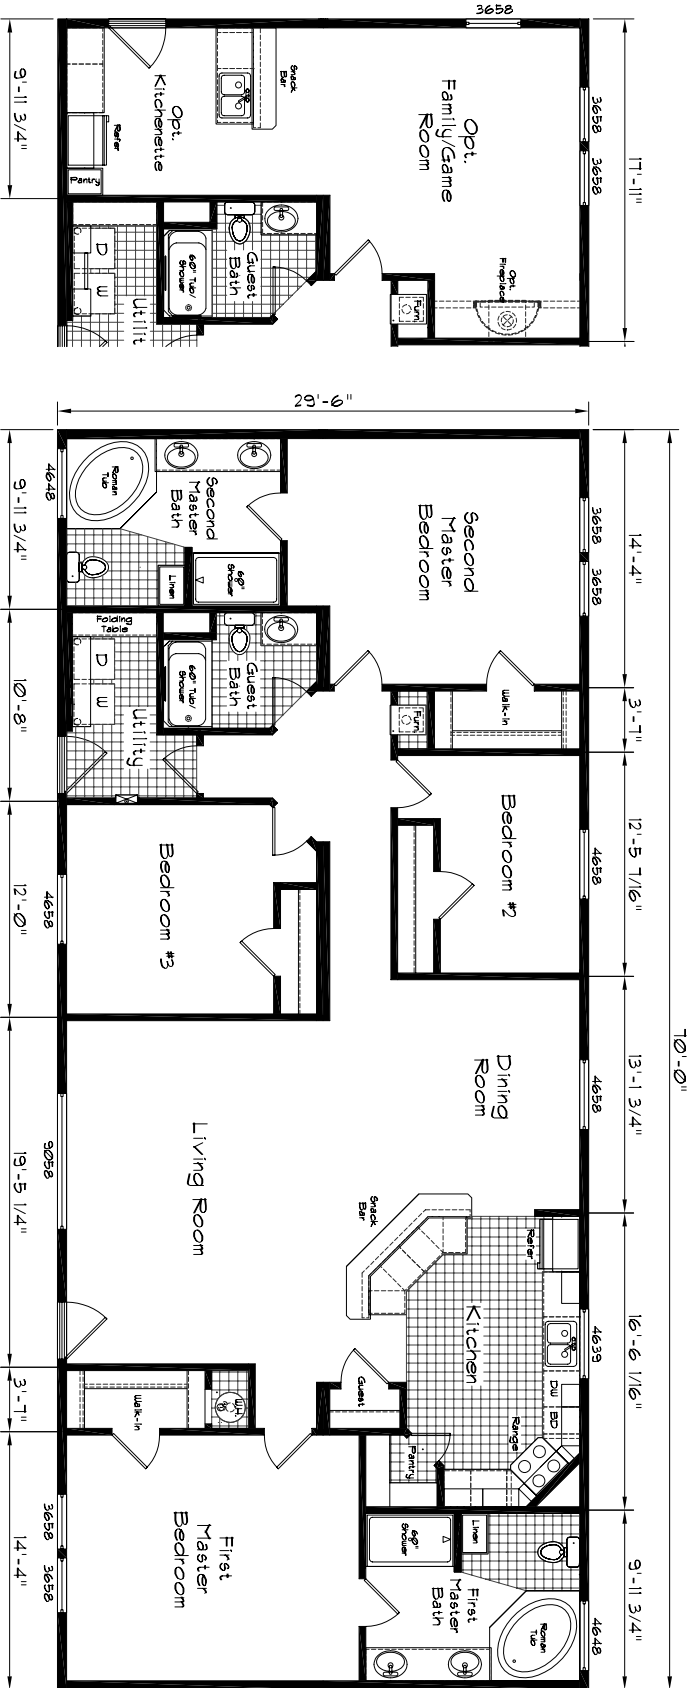

Cedar Canyon

Model: 206T
 4 Bedroom, 3 Bath
 2065 Square Feet
 Floor Size
 70'-0" X 29'-6"