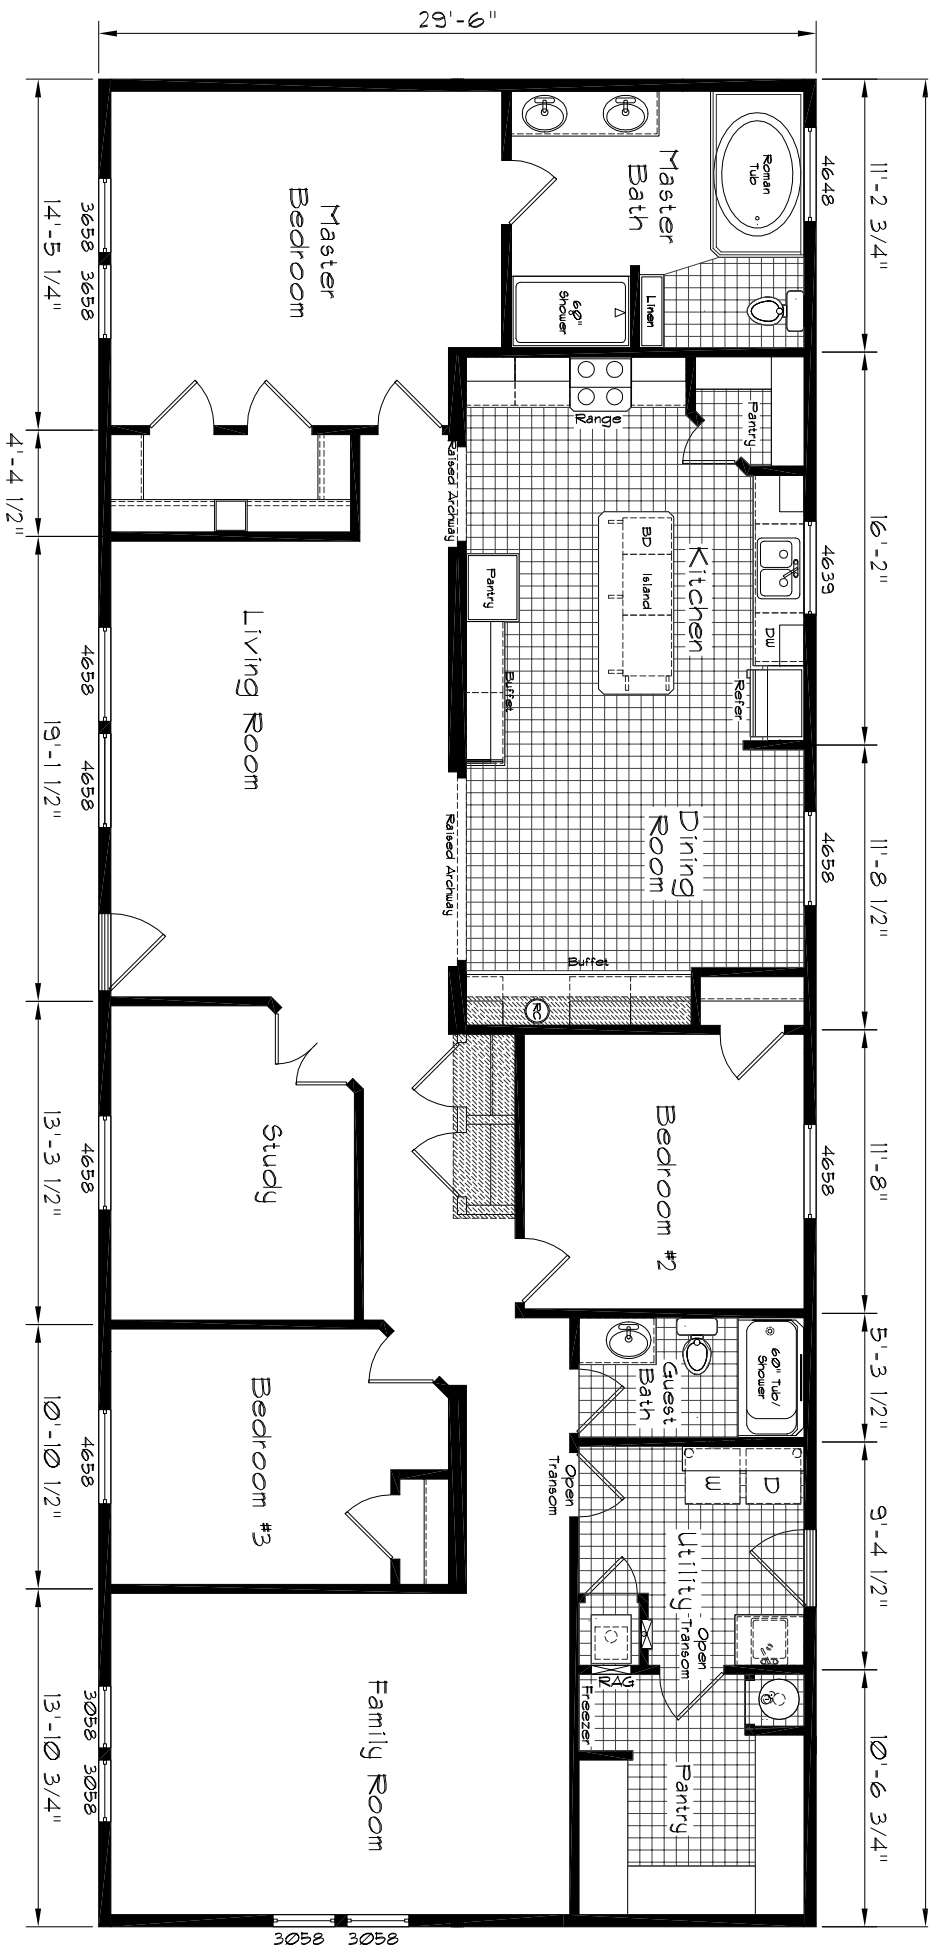

# Cedar Canyon

KHEW 4/26/14

Model: 2066  
 3 Bedroom, 2 Bath  
 2242 Square Feet  
 Floor Size  
 16'-0" x 29'-6"