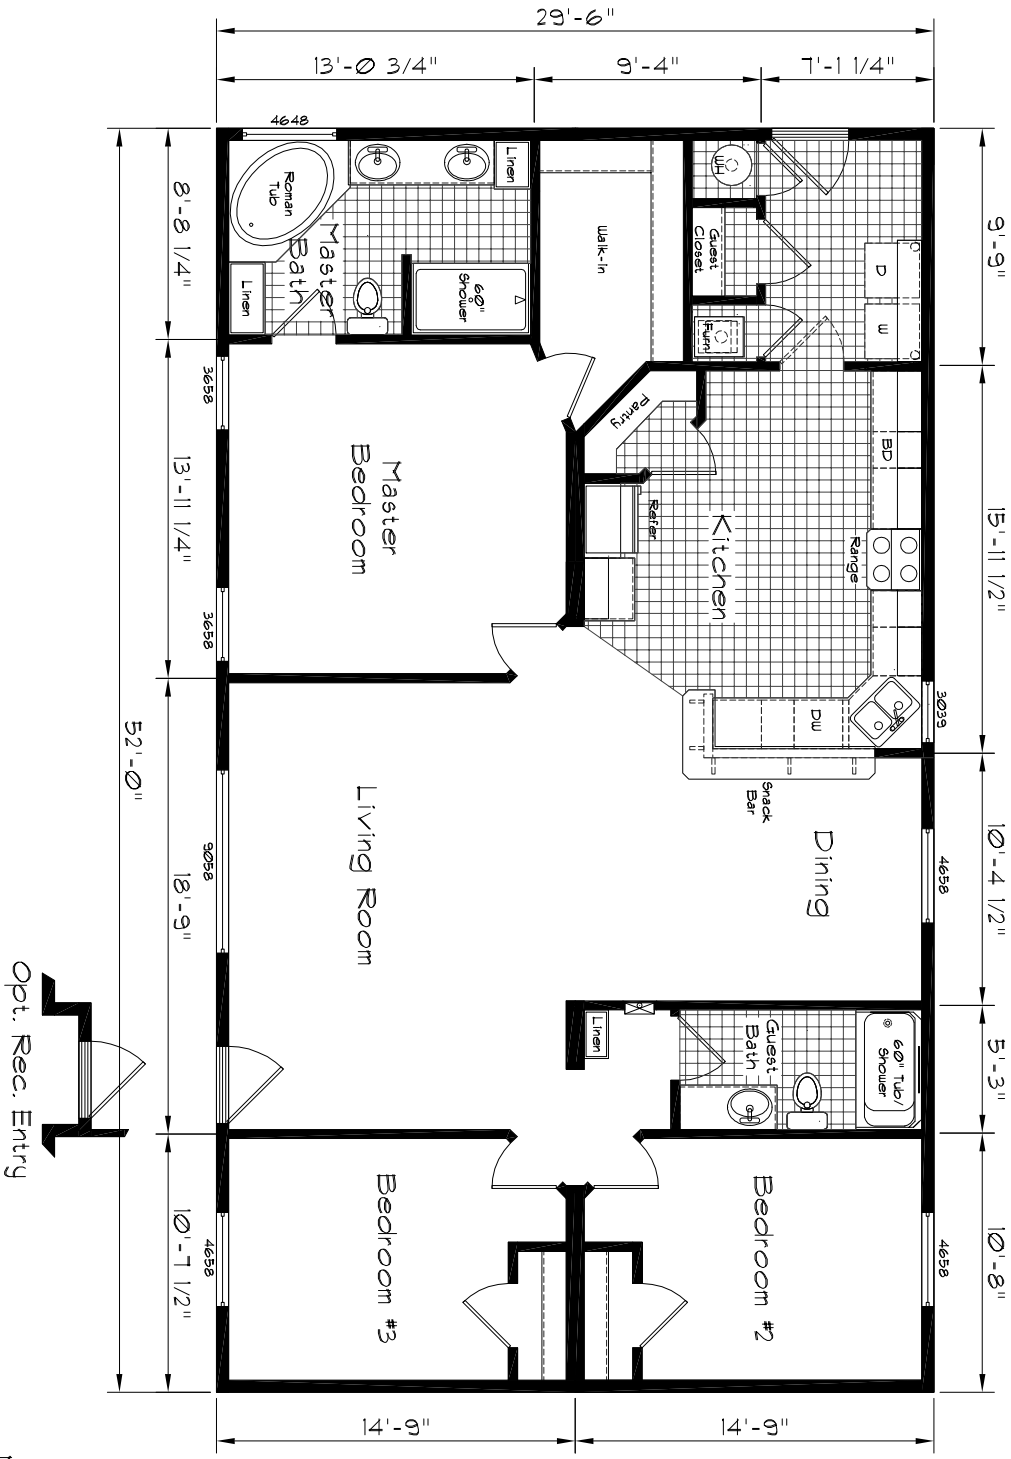

# Cedar Canyon

Opt. Rec. Entry

Model: 2020  
 3 Bedroom, 2 Bath  
 1534 Square Feet  
 Floor Size  
 52'-0" x 29'-6"