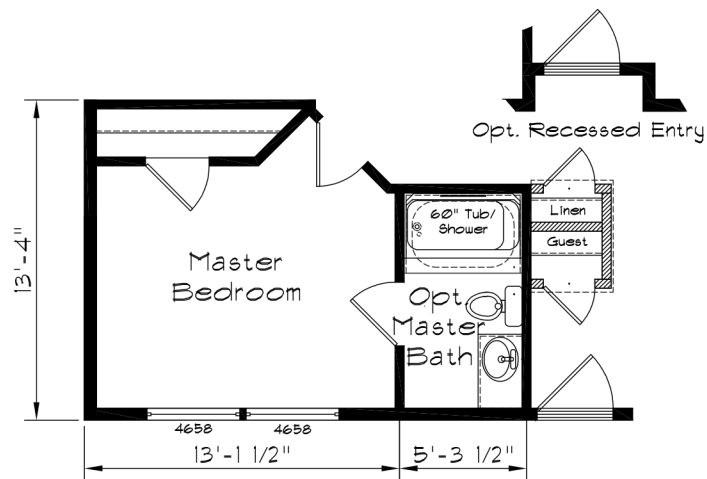

Cedar Canyon

Model: 2002
 3 Bedroom, 1.5 Bath
 1067 Square Feet
 Floor Size
 40'-0" x 26'-8"