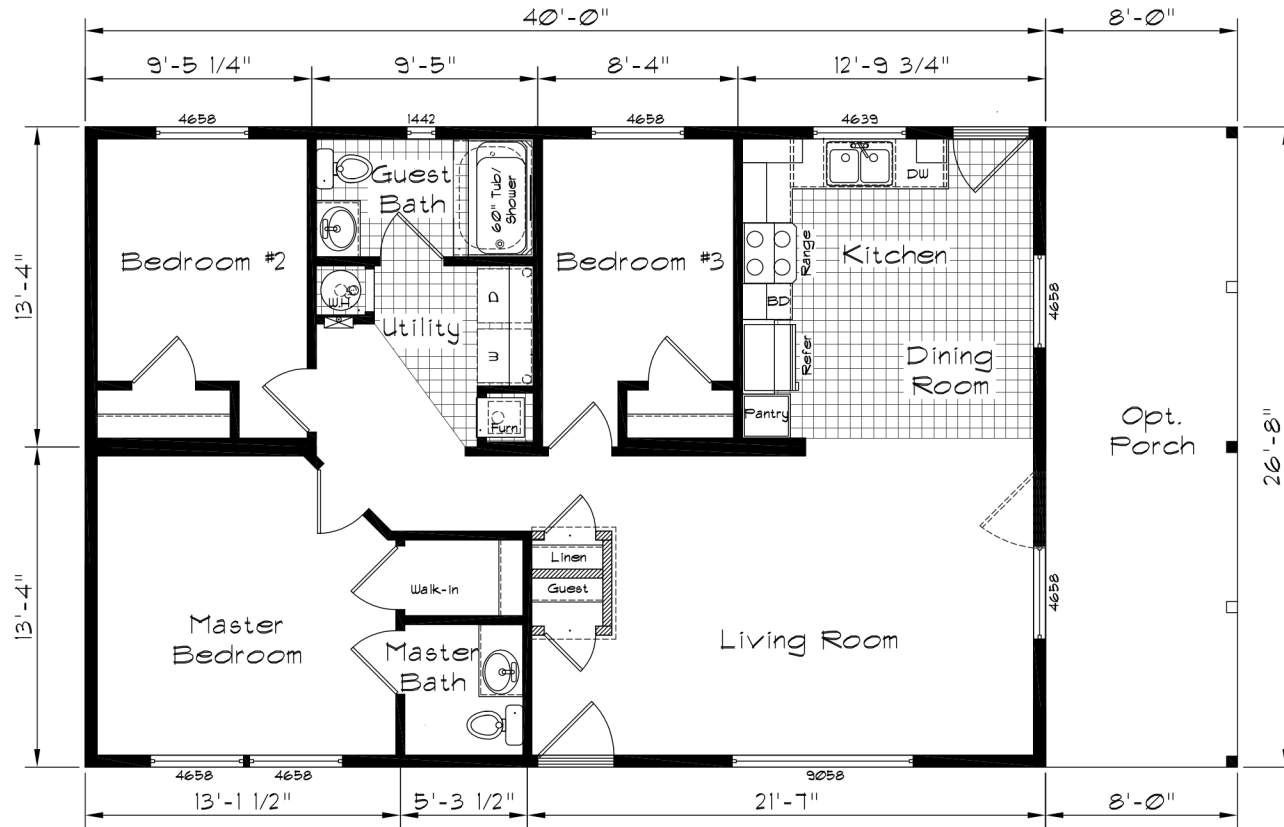

Cedar Canyon

Model: 2002
 3 Bedroom, 1.5 Bath
 1067 Square Feet
 Floor Size
 40'-0" x 26'-8"